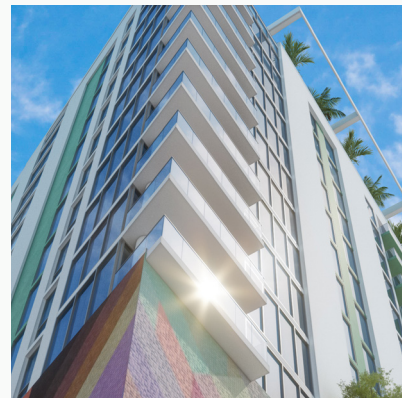

REFLECTION

ST. PETERSBURG MOST ILLUSTRIOUS
CONDOMINIUM TOWER

REFLECTION

REFLECTIONSTPETE.COM

A FRESH PERSPECTIVE ON MODERN LIVING

DISCOVER YOUR NEXT BRILLIANT
MOVE AT REFLECTION MIRROR LAKE,
ST. PETERSBURG'S MOST RADIANT
CONDOMINIUM TOWER.

— FRED HEMMER, DEVELOPER

REFLECTION MIRROR LAKE

Overlooking Mirror Lake in St. Petersburg, Florida, you will find a magnificent reflection of the downtown skyline that trickles beyond to the waters of Tampa Bay. A contemporary residential enclave, Reflection is perched just footsteps from the pulse of Central Avenue. Behind its doors, beyond the two-story lobby, and above chic retail are 88 high-end residences, elevating every conceptual standard of modern-urban living.

CATCH A GLIMPSE

Reflection Mirror Lake offers a fresh perspective on modern living in the nexus of St. Petersburg, Florida. The residential tower features 88 contemporary residences with eight unique, open floor plan options ranging from 1,100 to 2,200 square feet of interior living space. Each residence at the 7th level features private, expansive lawn terraces, and residences at the 8th level and above include private terrace-style balconies.

WHERE EVERY AMENITY OF
A LUXURY-URBAN LIFESTYLE IS
FOUND UNDER ONE ROOF.

UNPARALLELED, PANORAMIC VIEWS

Reflection residents are provided private access to the tower's 12,000 square foot amenity rooftop, which features a glass facade, air-conditioned fitness center and social club; a tropical pool and spa terrace; an outdoor kitchen and wet bar; and unparalleled, panoramic views of Mirror Lake, Downtown St. Petersburg, and Tampa Bay.