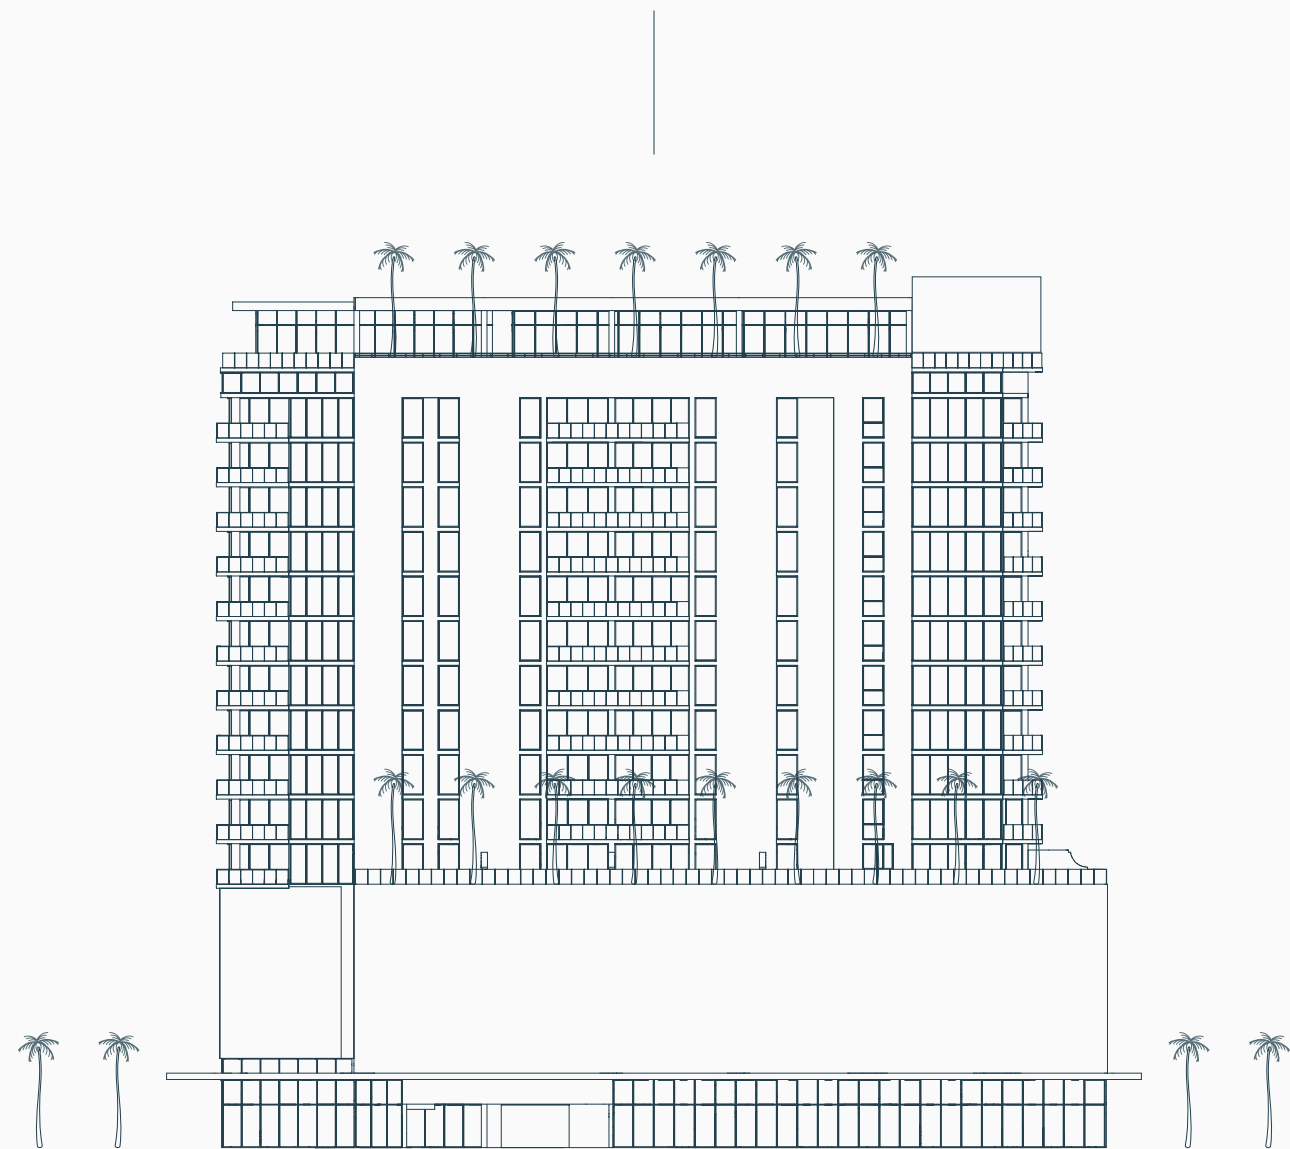

SEE YOURSELF

HERE

“REFLECTION IS THE REALIZATION OF A DREAM TO BUILD A LUXURIOUS COMMUNITY. IT IS AN EXPERIENCE, A PLACE WHERE ONE CAN WAKE IN THE MORNING TO LOOK OUT OVER THE CITY, THE LAKE, THE BAY AND KNOW THAT EVERYTHING YOU WANT TO DO IS THERE FOR YOU EACH AND EVERY DAY.”

— FRED HEMMER, DEVELOPER